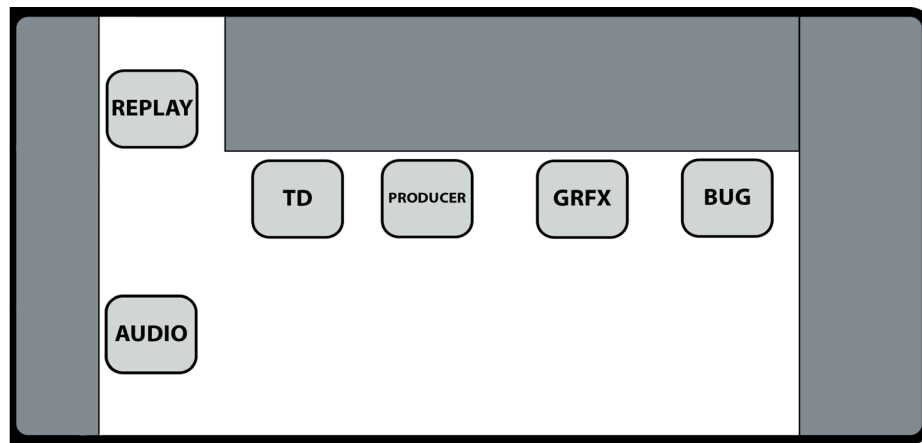

TUPELO RAYCOM

HD4 - VALLEY *Equipment and Specifications*

Switching

- Newtek TriCaster 8000, 8 input
- Newtek TriCaster 855, backup 8 input
- 40x40 router

Cameras

- (5) Sony PXW-320k Studio/Handheld
- (2) Sony PMW-1800 POV cams
- (2) Marshall POV cams
- (3) Canon 33x Lenses w/2x
- (1) Canon 20x Lens w/2x
- (5) Fuji 14x handhel lenses

Graphics

- (1) ChyronIP, Lyric 8.7, 8.8, single channel
- (1) VizRT Trio, single channel
- (1) Newtek LiveText

Audio

- Allen & Heath QU16 Digital Audio Console
- (6) Audio Technica AT-8035 shotgun microphones
- (3) Studio Tech model 210 announce consoles
- (3) Sennheiser HMD26.2 announce headsets
- (4) Electro-Voice RE50b stick mics
- Sennheiser Wireless microphone
- Lectrosonics wireless IFB

Replay

- (1) Newtek 820, 8 input / 2 output

Recording

- (2) BlackMagic HyperDeck Studio
- (3) DVD Recorders

Communications

- ClearCom 2-wire system
- (4) Wet PL channels
- (4) IFB channels
- (4) BP100 beltpacks
- (2) Telephone interfaces

Dimensions / Weight

- 20'x15' setup space
- 20'x8'6" (transport)
- 10,000 pounds